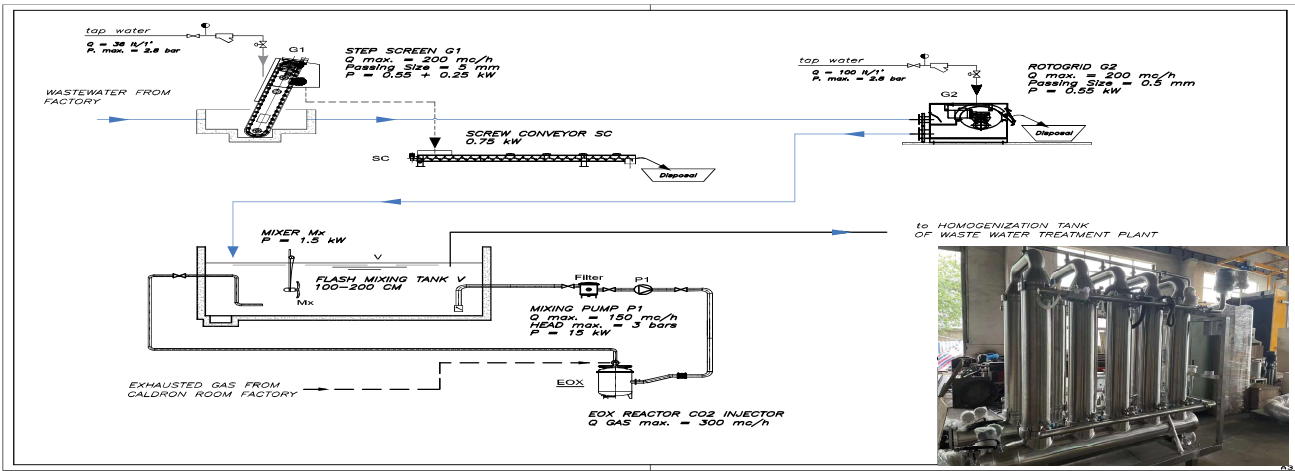

DESIZING SCOURING AND BLEACHING RANGE

PAD-STEAM RANGE

CIEM IMPIANTI, A Italian Origin Biological ETP manufacturer with External Oxygenation System (EOX), highly efficient System to reduce huge amount of Space and Mechanical works.

BIOLOGICAL ETP WITH EXTERNAL OXYGENATION SYSTEM (EOX)

CO2 SYSTEM PH CORRECTION FLOW SHEET BY EOX.

ALL KINDS OF SPARE PARTS