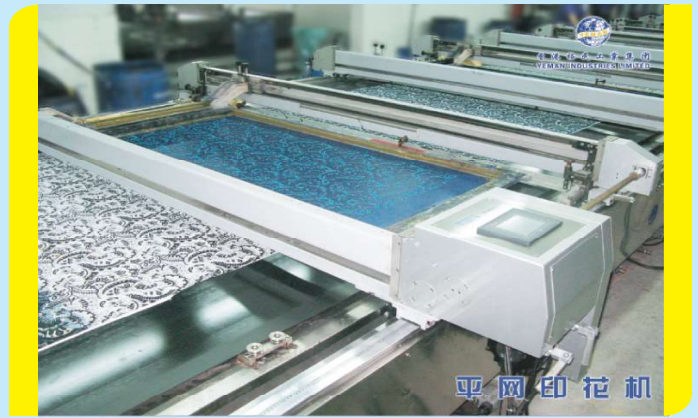

HTHP MULTI-FLOW FABRIC DYEING MACHINE

JRJ-HT600-2000 JIG DYEING MACHINE

HTHP WOVEN FABRIC JET DYEING MACHINE

NORMAL TEMPERATURE DYEING MACHINE

MBK, Machinery Burgkie, A German Brand all over (Rotary and Flatbed) Printing Machine.

MBK SUMMIT ROTARY PRINTING MACHINE

MBK FLATBED PRINTING MACHINE

Yeman Industries Ltd, a Chinese & EU JV company manufacturer of Continuous wet Processing machinery for Knitted Fabrics i.e & Weight Reduction, Polyester development, Washing after printing, Scouring Bleaching .